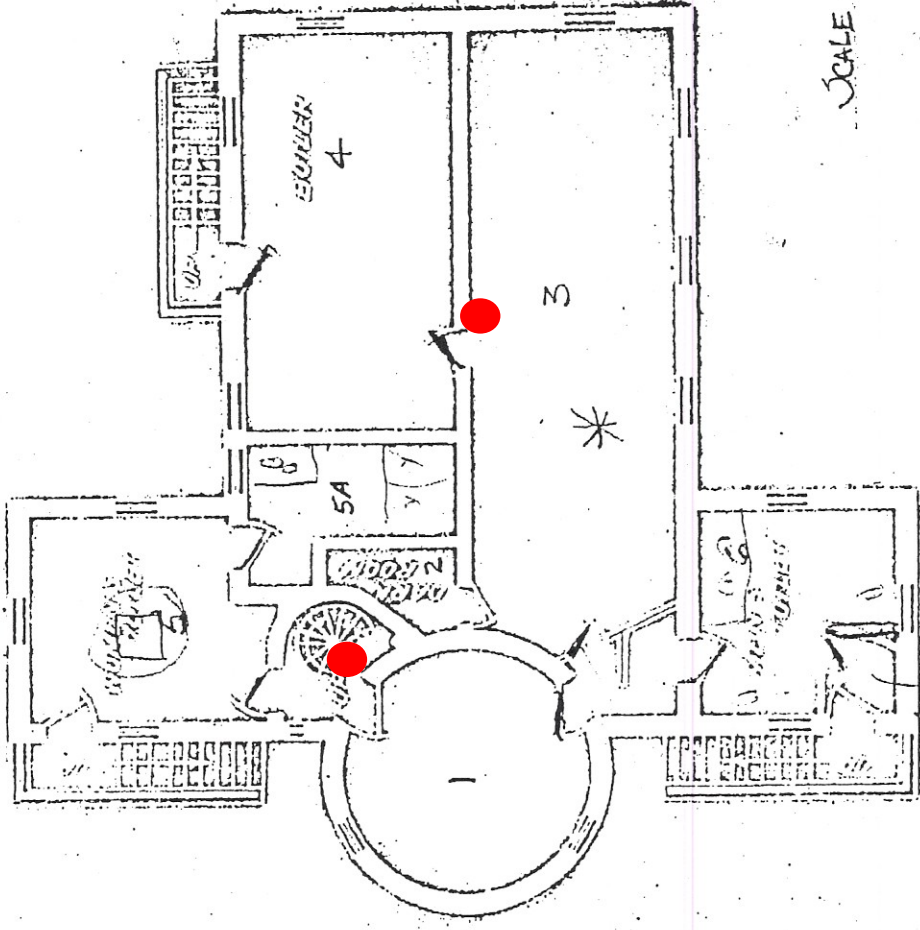

Observatory  
Waveland Park & Golf Course

DISSEMINATION BY THE PRESS OFFICE OF IDOMINE

IDOMINE

SCALE: APPROX 3/8" = 1'

CONFIDENTIAL - EXPERIMENT

SCALE APPROX 3/16" = 1'

15330

Last Update 12/1/71