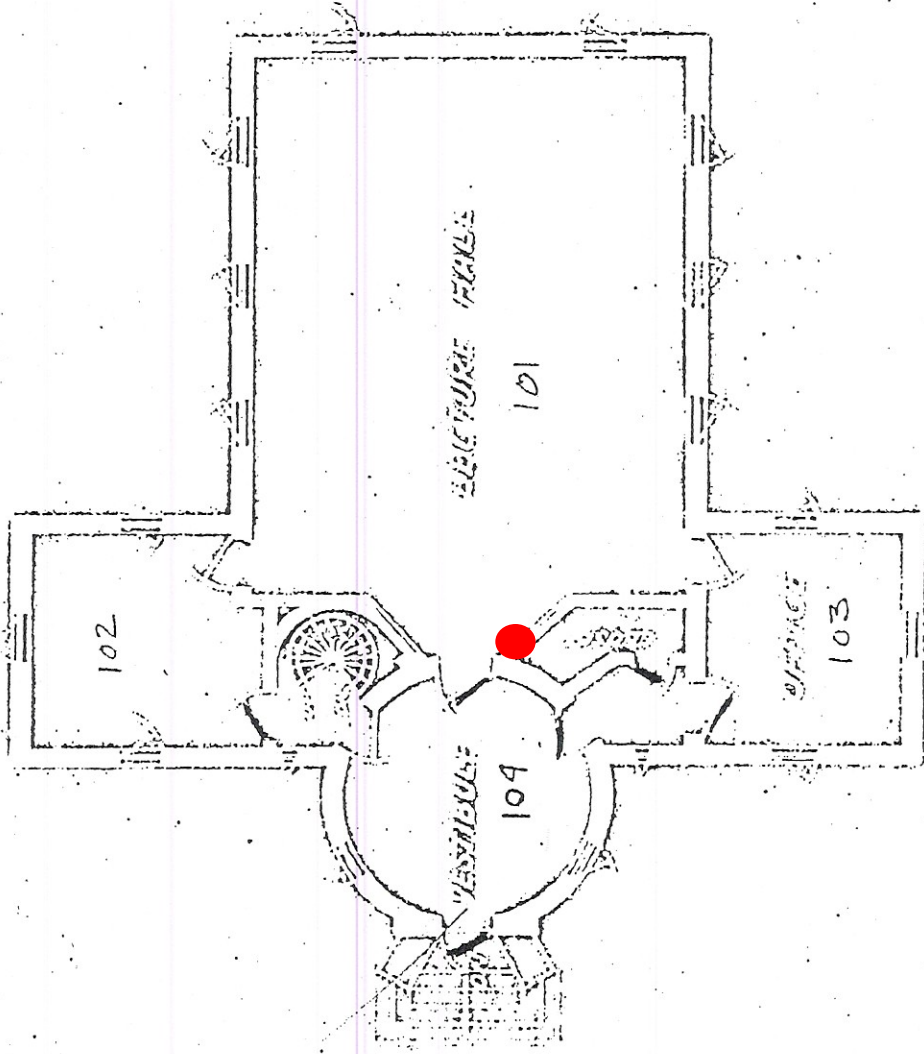

Observatory  
Waveland Park & Golf Course

DISSEMINATION BY THE PRESS OFFICE OF IDOMINE

IDOMINE

SCALE: APPROX 3/8" = 1'

CONFIDENTIAL - EXPERIMENT

SCALE APPROX 3/16" = 1'

15330

Last Update 12/1/71